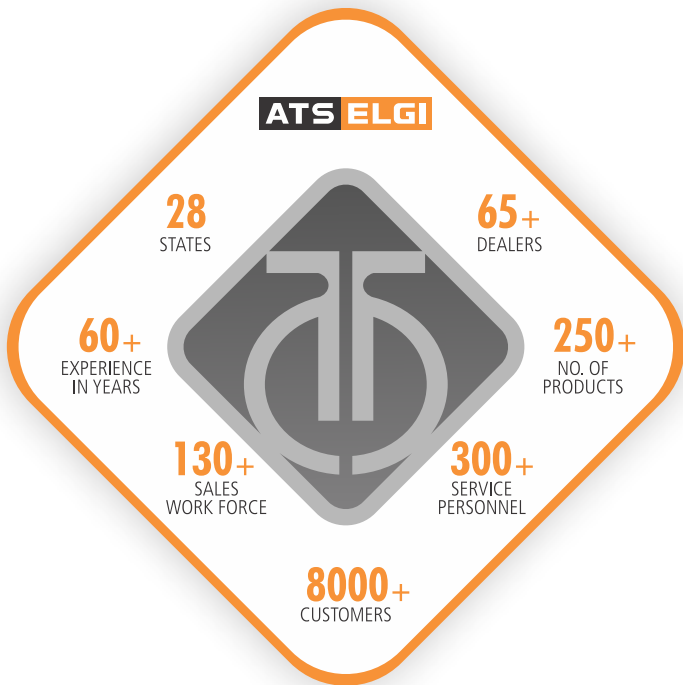

ABOUT US

EMPOWERING THE
AUTOMOTIVE SERVICE INDUSTRY
FOR MORE THAN 6 DECADES

ATS ELGI is the largest manufacturer and distributor of Automotive Service Equipment in India. With our "One Stop Shop" approach, we offer the widest range of garage equipment in the country. Working closely with Authorised OEM workshops and Private Garages complements our profound understanding of the vehicle servicing business since **1960**.

ATS ELGI is a wholly owned subsidiary of **ELGI** Equipments Limited, a Global Player in the air compressor business.

OUR STRENGTH