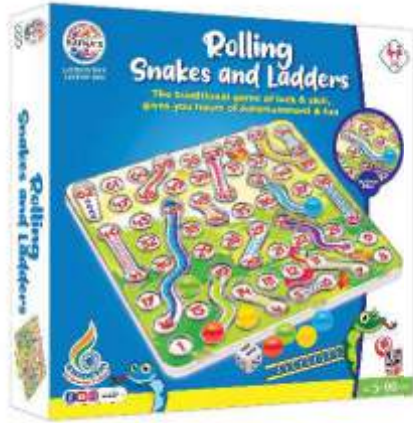

**Excellent Snakes & Ladders
With Ludo - [1245]**

Caslot - 6

Dp/Mrp:7235/490

**Mag. Ludo With Snakes &
Ladders - [1257]**

Caslot - 6

Ludo-6 with Snakes & Ladders Jumbo - [1941]

Caslot - 6

Ludo-6 players