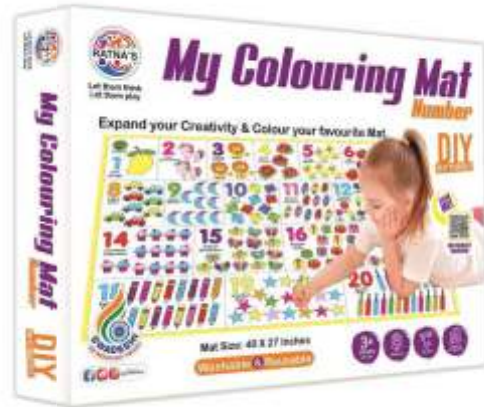

Dp/Mrp : 7215/450

Number - [1079]