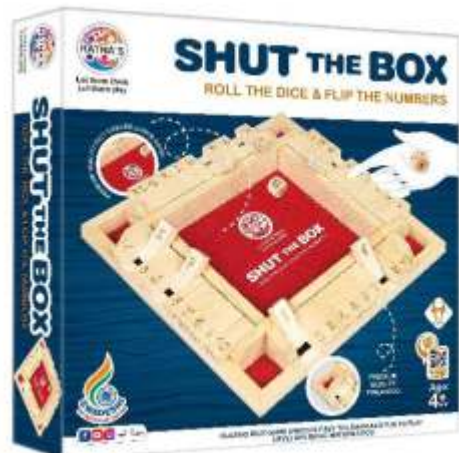

DpMrp : 7800/1680

Shut The Box - [1953]

Caslot - 6