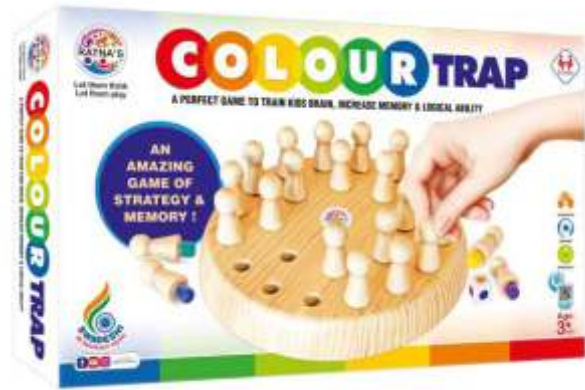

DpMrp : 7290/610

Colour Trap - [1943]