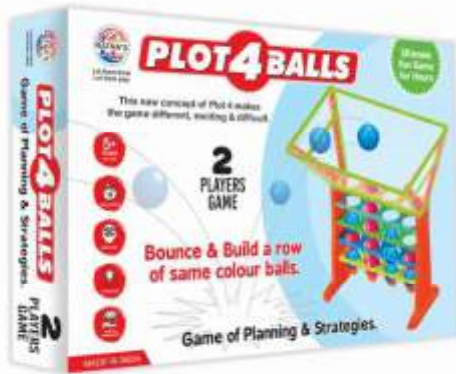

Dp/Mrp:7310/650

Plot 4 Balls - [1602]

Caselot - 6